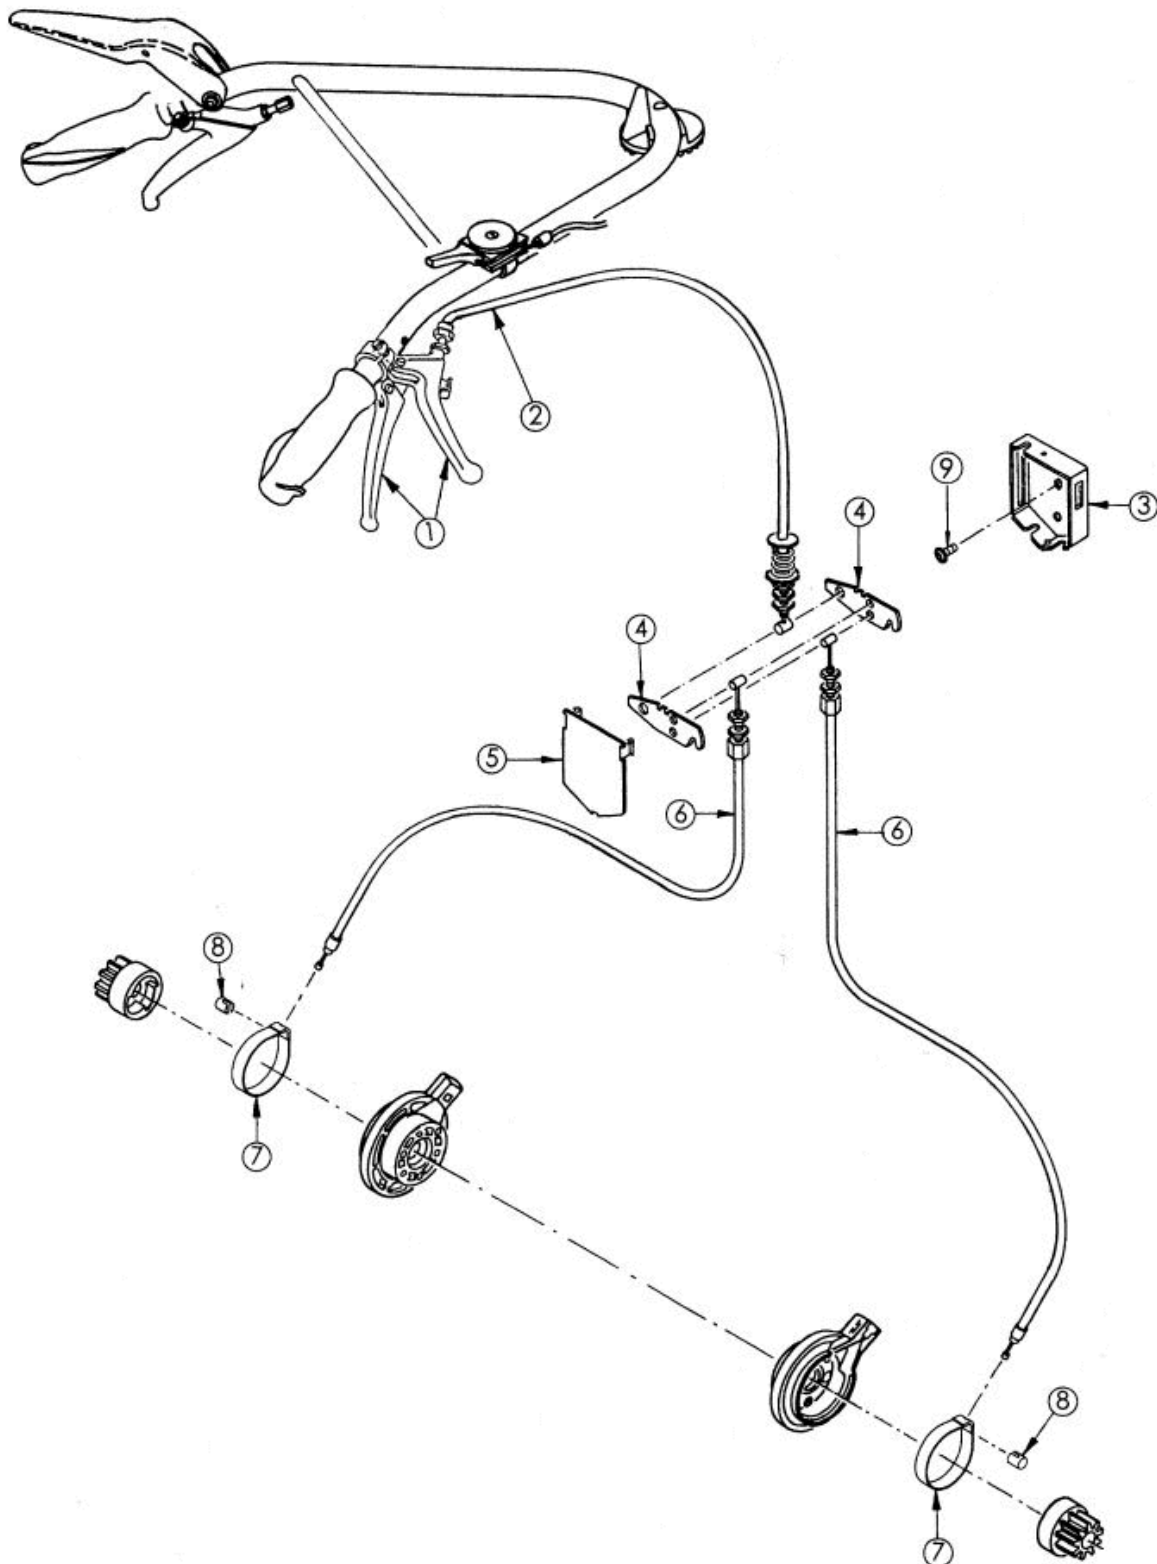

Allrad Bezeichnung: AS 53 B6/RB Allrad Modell: AS 53 B6/RB Jahr: 2002

AS 53 B6 RB

Allrad Bezeichnung: AS 53 B6/RB Allrad Modell: AS 53 B6/RB Jahr: 2002

AS 53 B6 RB

Allrad Bezeichnung: AS 53 B6/RB Allrad Modell: AS 53 B6/RB Jahr: 2002

AS 53 B6 RB

Allrad Bezeichnung: AS 53 B6/RB Allrad Modell: AS 53 B6/RB Jahr: 2002

Allrad Bezeichnung: AS 53 B6/RB Allrad Modell: AS 53 B6/RB Jahr: 2002

4338

7541

AS 53 B6 RB

Allrad Bezeichnung: AS 53 B6/RB Allrad Modell: AS 53 B6/RB Jahr: 2002

4199

- 3632** -Rutschkupplung ohne Messer
 -friction clutch without blade
 -l'embrayage à friction sans lame

AS 53 B5
AS 53 B6 RB

Allrad Bezeichnung: AS 53 B6/RB AllradÂ Â Modell: AS 53 B6/RBÂ Â Jahr: 2002

Pour commander des pièces des carburateurs, il faut indiquer le numéro de la pièce de rechange plus le numéro marqué .

4500

- AS 26 AH9, AS 26 AH9/3
- AS 27/2, AS 27/3
- AS 21-165/2, AS 21-165/3
- AS 53
- AS 45 B1A, AS 45 B3A, AS 45 B4
- AS 22, AS 22/3
- AS 28, AS 28/3, AS 28/4
- AS 55 B1