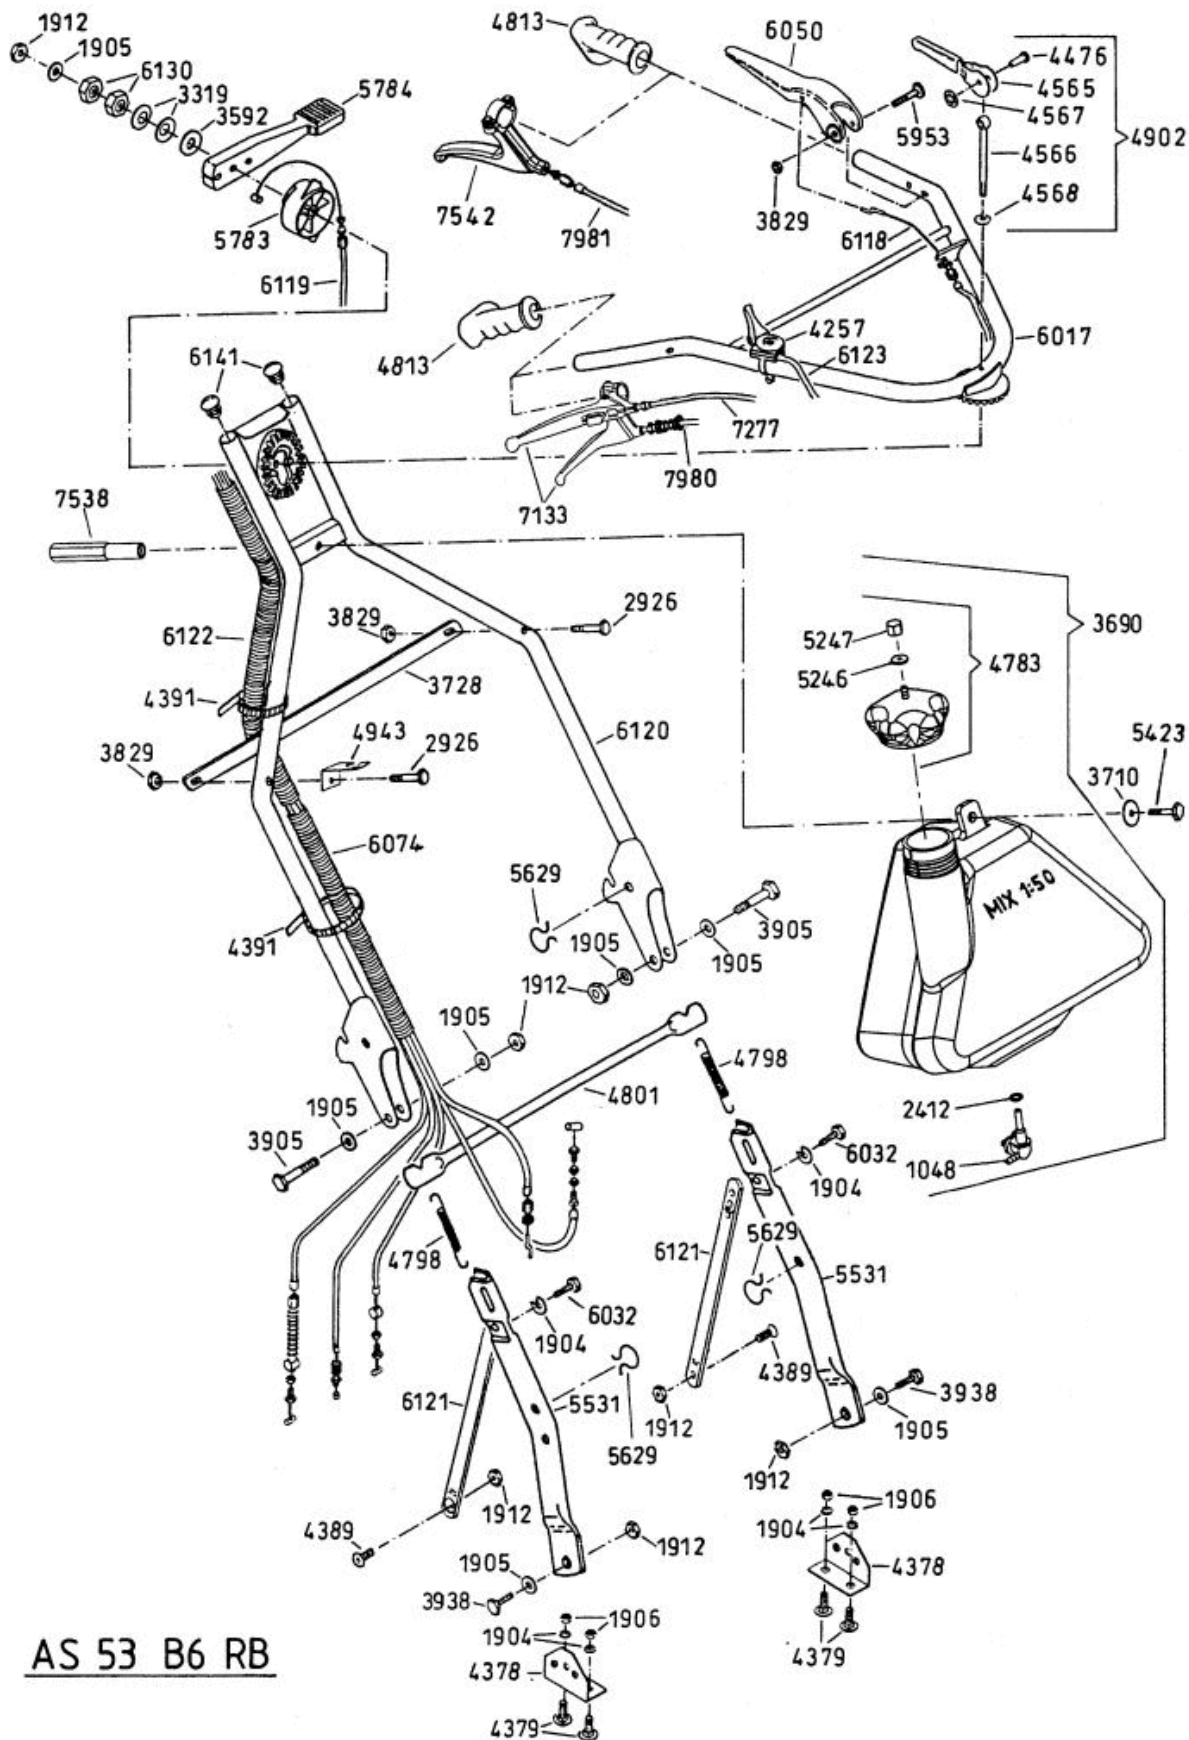

Allrad Bezeichnung: AS 53 B6/RB Allrad Modell: AS 53 B6/RB Jahr: 2002

AS 53 B5
AS 53 B6 RB

6137 Antriebsblock
driving unit
moteur complet

Allrad Bezeichnung: AS 53 B6/RB Allrad Modell: AS 53 B6/RB Jahr: 2002

Allrad Bezeichnung: AS 53 B6/RB Allrad Modell: AS 53 B6/RB Jahr: 2002

AS 53 B6 RB

Allrad Bezeichnung: AS 53 B6/RB Allrad Modell: AS 53 B6/RB Jahr: 2002

AS 53 B6 RB

Allrad Bezeichnung: AS 53 B6/RB Allrad Modell: AS 53 B6/RB Jahr: 2002

AS 53 B6 RB

Allrad Bezeichnung: AS 53 B6/RB Allrad Modell: AS 53 B6/RB Jahr: 2002

Allrad Bezeichnung: AS 53 B6/RB Allrad Modell: AS 53 B6/RB Jahr: 2002

4338

7541

AS 53 B6 RB

Allrad Bezeichnung: AS 53 B6/RB Allrad Modell: AS 53 B6/RB Jahr: 2002

Pour commander des pièces des carburateurs, il faut indiquer le numéro de la pièce de rechange plus le numéro marqué .

4500

- AS 26 AH9, AS 26 AH9/3
- AS 27/2, AS 27/3
- AS 21-165/2, AS 21-165/3
- AS 53
- AS 45 B1A, AS 45 B3A, AS 45 B4
- AS 22, AS 22/3
- AS 28, AS 28/3, AS 28/4
- AS 55 B1