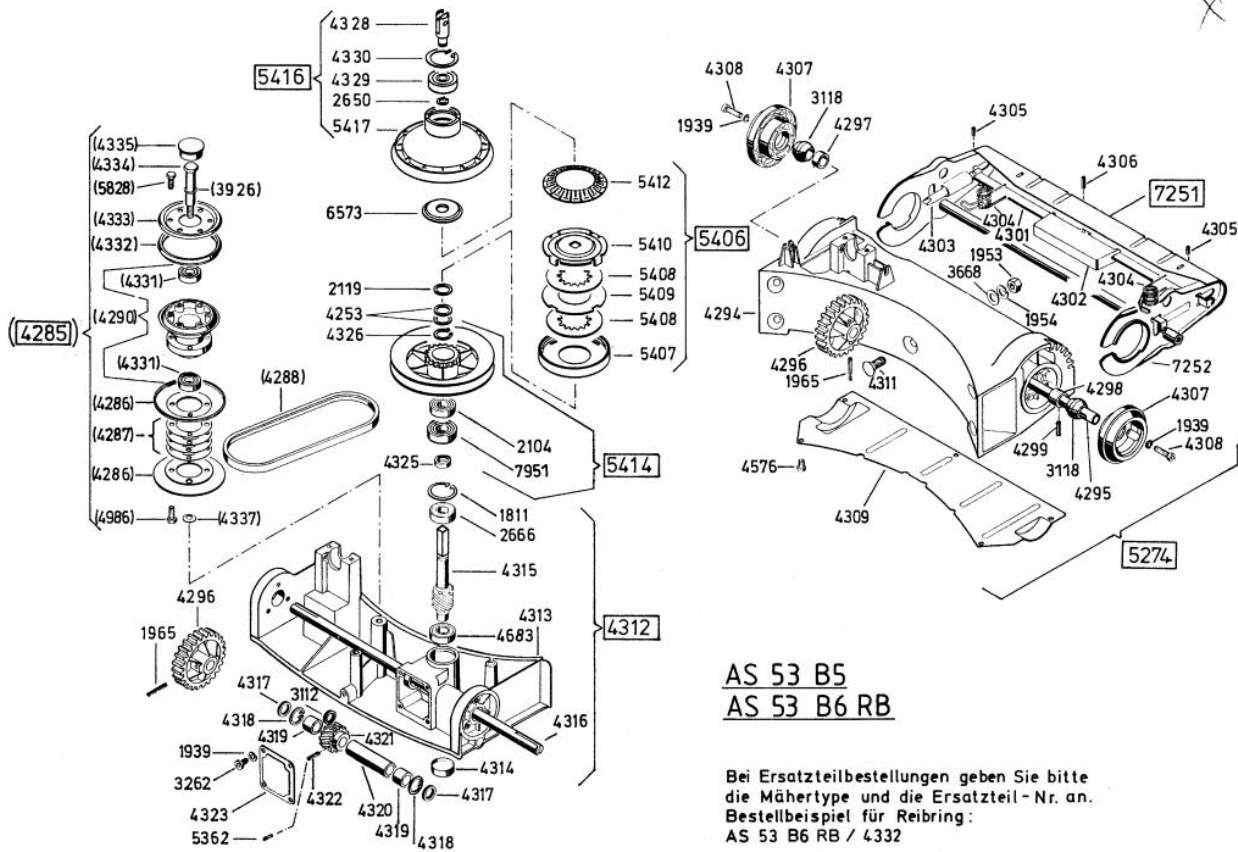

Allrad Bezeichnung: AS 53 B6/RB Allrad Modell: AS 53 B6/RB Jahr: 2002

AS 53 B5
AS 53 B6 RB

6137 Antriebsblock
driving unit
moteur complet

Allrad Bezeichnung: AS 53 B6/RB Allrad Modell: AS 53 B6/RB Jahr: 2002

Allrad Bezeichnung: AS 53 B6/RB Allrad Modell: AS 53 B6/RB Jahr: 2002

AS 53 B6 RB

Allrad Bezeichnung: AS 53 B6/RB Allrad Modell: AS 53 B6/RB Jahr: 2002

AS 53 B6 RB

Allrad Bezeichnung: AS 53 B6/RB Allrad Modell: AS 53 B6/RB Jahr: 2002

AS 53 B6 RB

Allrad Bezeichnung: AS 53 B6/RB Allrad Modell: AS 53 B6/RB Jahr: 2002

Allrad Bezeichnung: AS 53 B6/RB Allrad Modell: AS 53 B6/RB Jahr: 2002

4338

7541

AS 53 B6 RB

Allrad Bezeichnung: AS 53 B6/RB Allrad Modell: AS 53 B6/RB Jahr: 2002

Pour commander des pièces des carburateurs, il faut indiquer le numéro de la pièce de rechange plus le numéro marqué .

4500

- AS 26 AH9, AS 26 AH9/3
- AS 27/2, AS 27/3
- AS 21-165/2, AS 21-165/3
- AS 53
- AS 45 B1A, AS 45 B3A, AS 45 B4
- AS 22, AS 22/3
- AS 28, AS 28/3, AS 28/4
- AS 55 B1