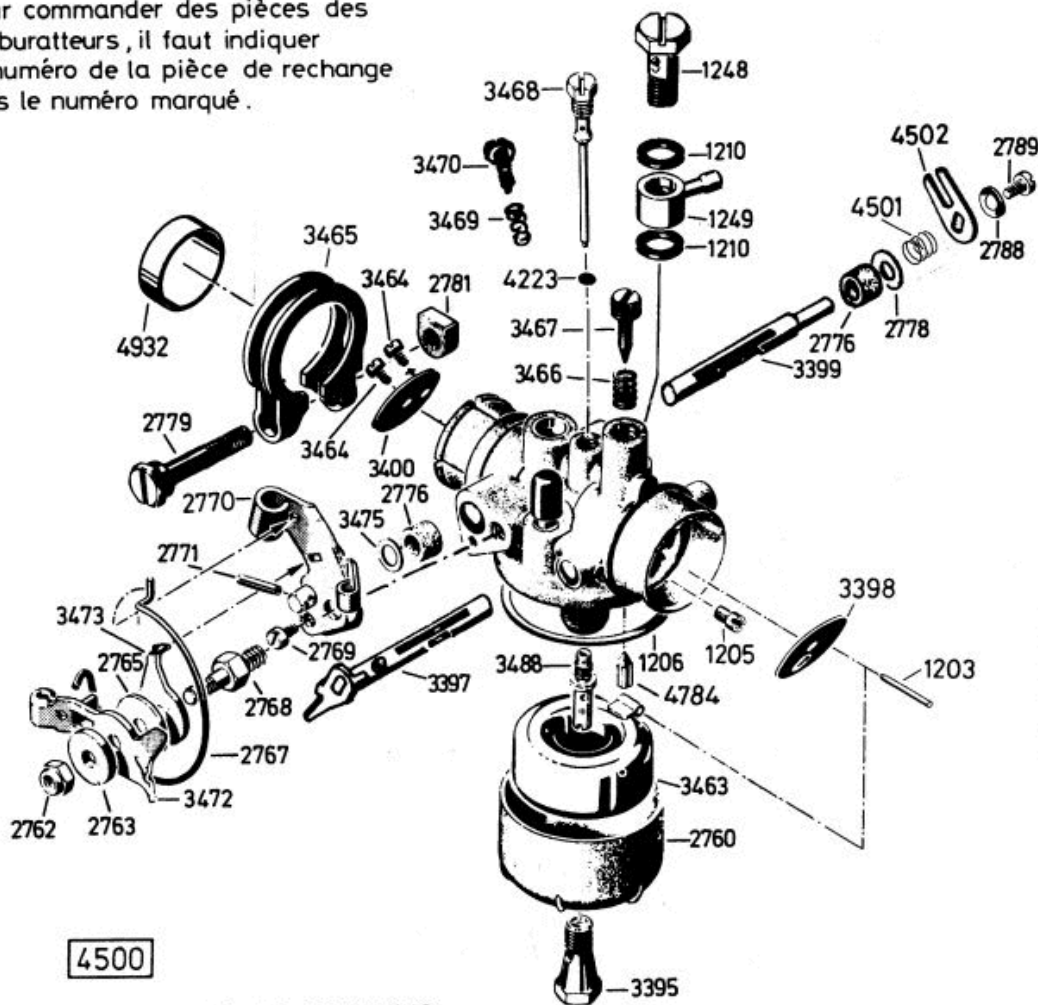

AS 53 B6 RB

Allrad Bezeichnung: AS 53 B6/RB Allrad Modell: AS 53 B6/RB Jahr: 2002

Allrad Bezeichnung: AS 53 B6/RB Allrad Modell: AS 53 B6/RB Jahr: 2002

4338

7541

AS 53 B6 RB

Allrad Bezeichnung: AS 53 B6/RB Allrad Modell: AS 53 B6/RB Jahr: 2002

4199

- 3632** -Rutschkupplung ohne Messer
 -friction clutch without blade
 -l'embrayage à friction sans lame

AS 53 B5
AS 53 B6 RB

Allrad Bezeichnung: AS 53 B6/RB AllradÂ Â Modell: AS 53 B6/RBÂ Â Jahr: 2002

Pour commander des pièces des carburateurs, il faut indiquer le numéro de la pièce de rechange plus le numéro marqué .

4500

- AS 26 AH9, AS 26 AH9/3
- AS 27/2, AS 27/3
- AS 21-165/2, AS 21-165/3
- AS 53
- AS 45 B1A, AS 45 B3A, AS 45 B4
- AS 22, AS 22/3
- AS 28, AS 28/3, AS 28/4
- AS 55 B1