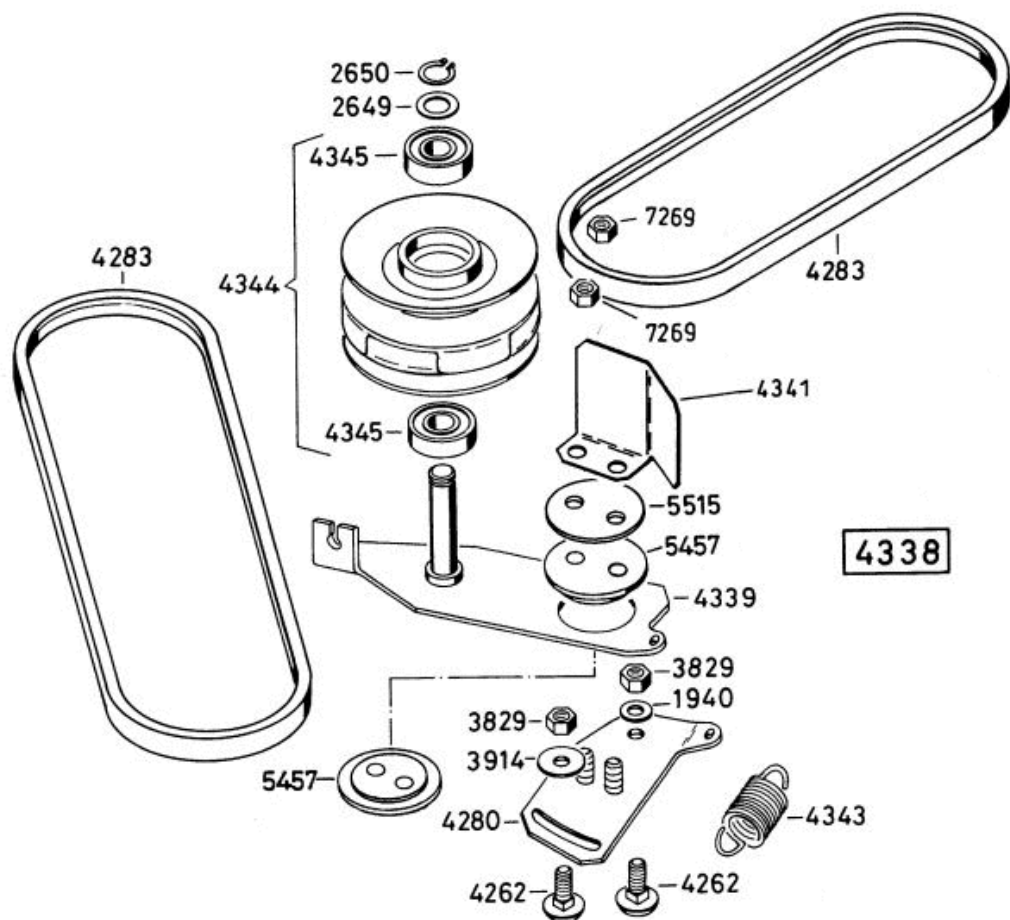

Allrad Bezeichnung: AS 53 B6/RB Allrad Modell: AS 53 B6/RB Jahr: 2002

AS 53 B5
AS 53 B6 RB

6137 Antriebsblock
driving unit
moteur complet

Allrad Bezeichnung: AS 53 B6/RB Allrad Modell: AS 53 B6/RB Jahr: 2002

Allrad Bezeichnung: AS 53 B6/RB Allrad Modell: AS 53 B6/RB Jahr: 2002

AS 53 B6 RB

Allrad Bezeichnung: AS 53 B6/RB Allrad Modell: AS 53 B6/RB Jahr: 2002

AS 53 B6 RB

Allrad Bezeichnung: AS 53 B6/RB Allrad Modell: AS 53 B6/RB Jahr: 2002

AS 53 B6 RB

Allrad Bezeichnung: AS 53 B6/RB Allrad Modell: AS 53 B6/RB Jahr: 2002

Allrad Bezeichnung: AS 53 B6/RB Allrad Modell: AS 53 B6/RB Jahr: 2002

4338

7541

AS 53 B6 RB

Allrad Bezeichnung: AS 53 B6/RB Allrad Modell: AS 53 B6/RB Jahr: 2002

Pour commander des pièces des carburateurs, il faut indiquer le numéro de la pièce de rechange plus le numéro marqué .

4500

- AS 26 AH9, AS 26 AH9/3
- AS 27/2, AS 27/3
- AS 21-165/2, AS 21-165/3
- AS 53
- AS 45 B1A, AS 45 B3A, AS 45 B4
- AS 22, AS 22/3
- AS 28, AS 28/3, AS 28/4
- AS 55 B1