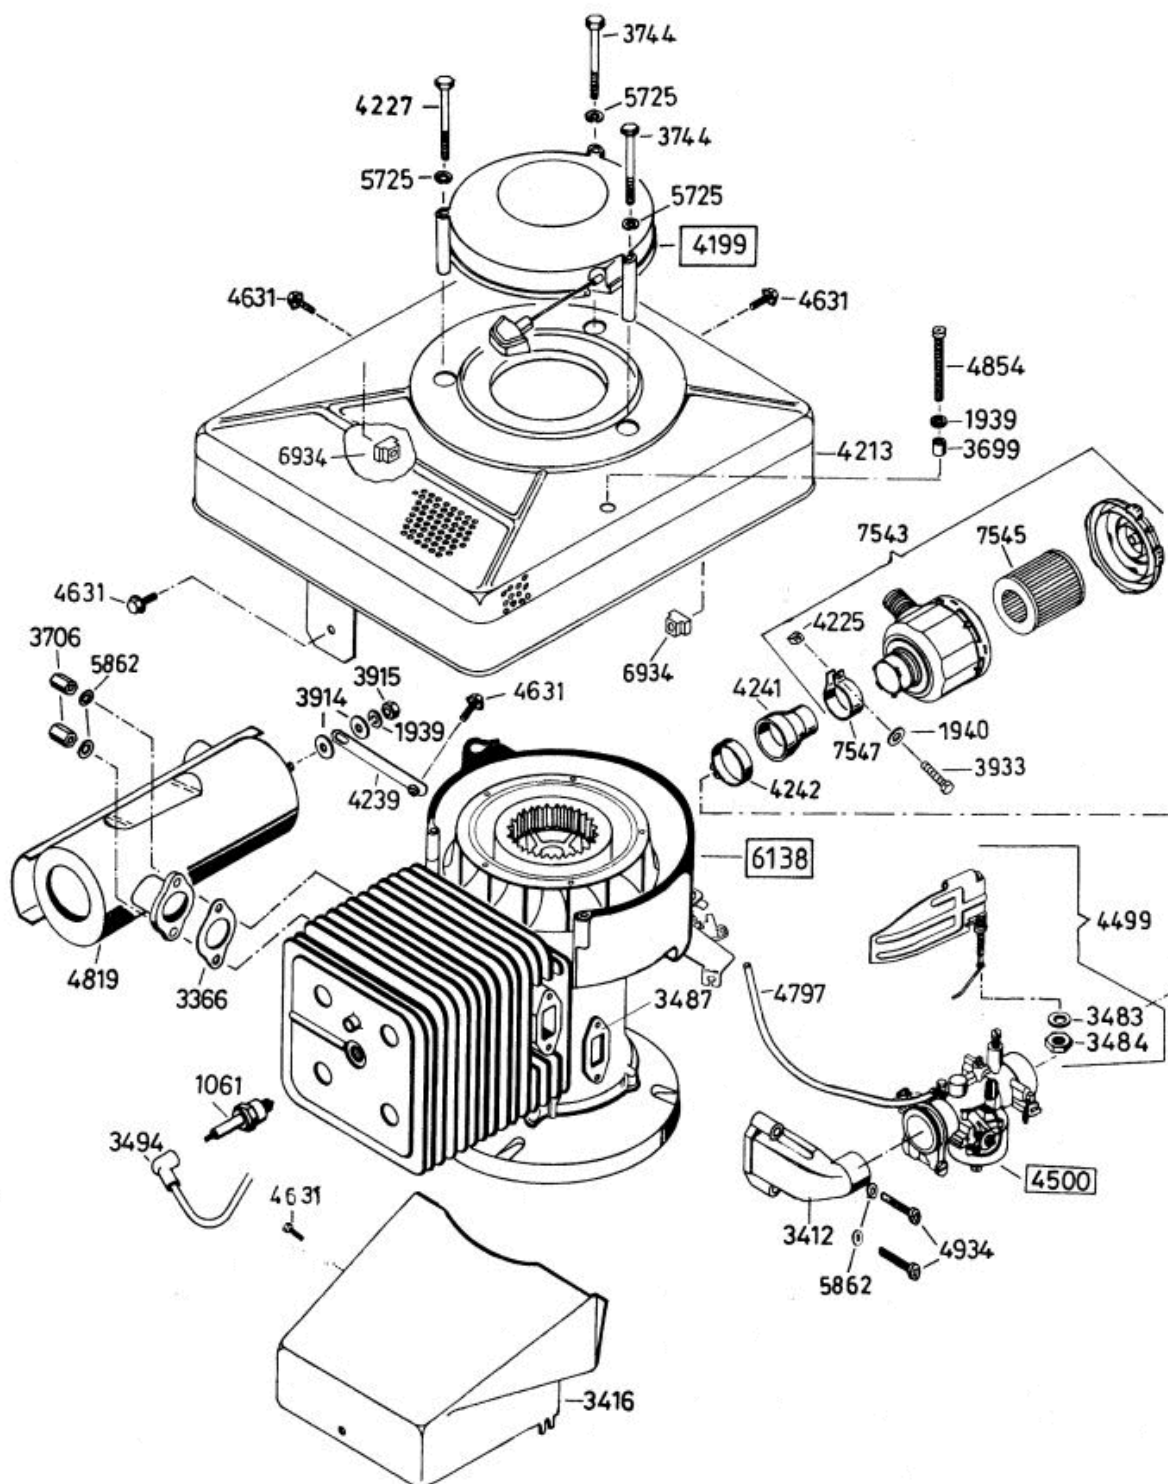

Allrad Bezeichnung: AS 53 B6/RB Allrad Modell: AS 53 B6/RB Jahr: 2002

AS 53 B5
AS 53 B6 RB

6137 Antriebsblock
driving unit
moteur complet

Allrad Bezeichnung: AS 53 B6/RB Allrad Modell: AS 53 B6/RB Jahr: 2002

Allrad Bezeichnung: AS 53 B6/RB Allrad Modell: AS 53 B6/RB Jahr: 2002

AS 53 B6 RB

Allrad Bezeichnung: AS 53 B6/RB Allrad Modell: AS 53 B6/RB Jahr: 2002

AS 53 B6 RB

Allrad Bezeichnung: AS 53 B6/RB Allrad Modell: AS 53 B6/RB Jahr: 2002

AS 53 B6 RB

Allrad Bezeichnung: AS 53 B6/RB Allrad Modell: AS 53 B6/RB Jahr: 2002

Allrad Bezeichnung: AS 53 B6/RB Allrad Modell: AS 53 B6/RB Jahr: 2002

4338

7541

AS 53 B6 RB

Allrad Bezeichnung: AS 53 B6/RB Allrad Modell: AS 53 B6/RB Jahr: 2002

Pour commander des pièces des carburateurs, il faut indiquer le numéro de la pièce de rechange plus le numéro marqué .

4500

- AS 26 AH9, AS 26 AH9/3
- AS 27/2, AS 27/3
- AS 21-165/2, AS 21-165/3
- AS 53
- AS 45 B1A, AS 45 B3A, AS 45 B4
- AS 22, AS 22/3
- AS 28, AS 28/3, AS 28/4
- AS 55 B1